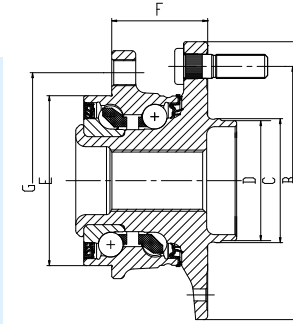

Gen 3 wheel hub bearing

Gen 3 drive wheel bearing